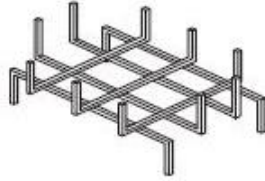

Astria Craftsman See-Through Parts List

PARTS

This list contains replaceable parts used in your fireplace.

GRATE , 10"
11169

SCREEN - 12107 (Not Shown)
PUSH ON NUT - 11418 (Not Shown)
SCREEN ROD - 20806 (Not Shown)

EMBER PROTECTORS
20093

ACCESSORIES

CHIMNEY SUPPORT
12S-12DM (Also available in triple wall)

ADJUSTABLE HOOD
Black Painted Finish - GA6050
Antique Brass Finish - GA6053
Required when installing a vent-free gas log in this fireplace.

DOUBLE WALL 30° ELBOW/OFFSET
30E-12DM (Also available in triple wall)

Starter
Elbow

Return
Elbow

FIRESTOP SPACER
FS-10 for Straight Pipe
30FS-10 for 30° Angled Run

DOUBLE WALL PIPE
12-12DM, 18-12DM, 24-12DM, 36-12DM, 48-12DM
(Chimney pipe assembly includes outer and inner pipes and comes with wire spacer. Also available in triple wall.)